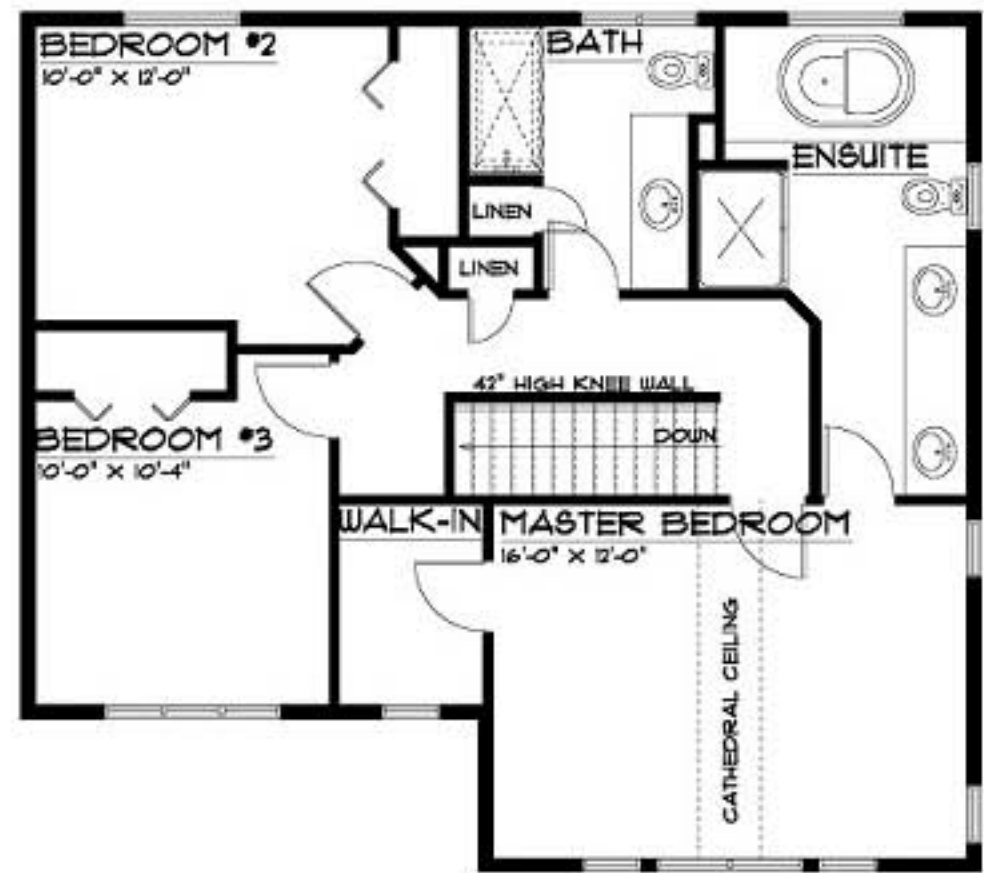

THE MEADOWVIEW

1,758 SQ. FT.

Donwest Custom Homes

THE MEADOWVIEW 1,758 SQ. FT.

Donwest Custom Homes
15 Barrie Blvd, St. Thomas, Ph: 519-633-0691, www.donwest.ca

All sizes & specifications are approximate and subject to change without notice. Rendering is artist's conception. E. & O.E.