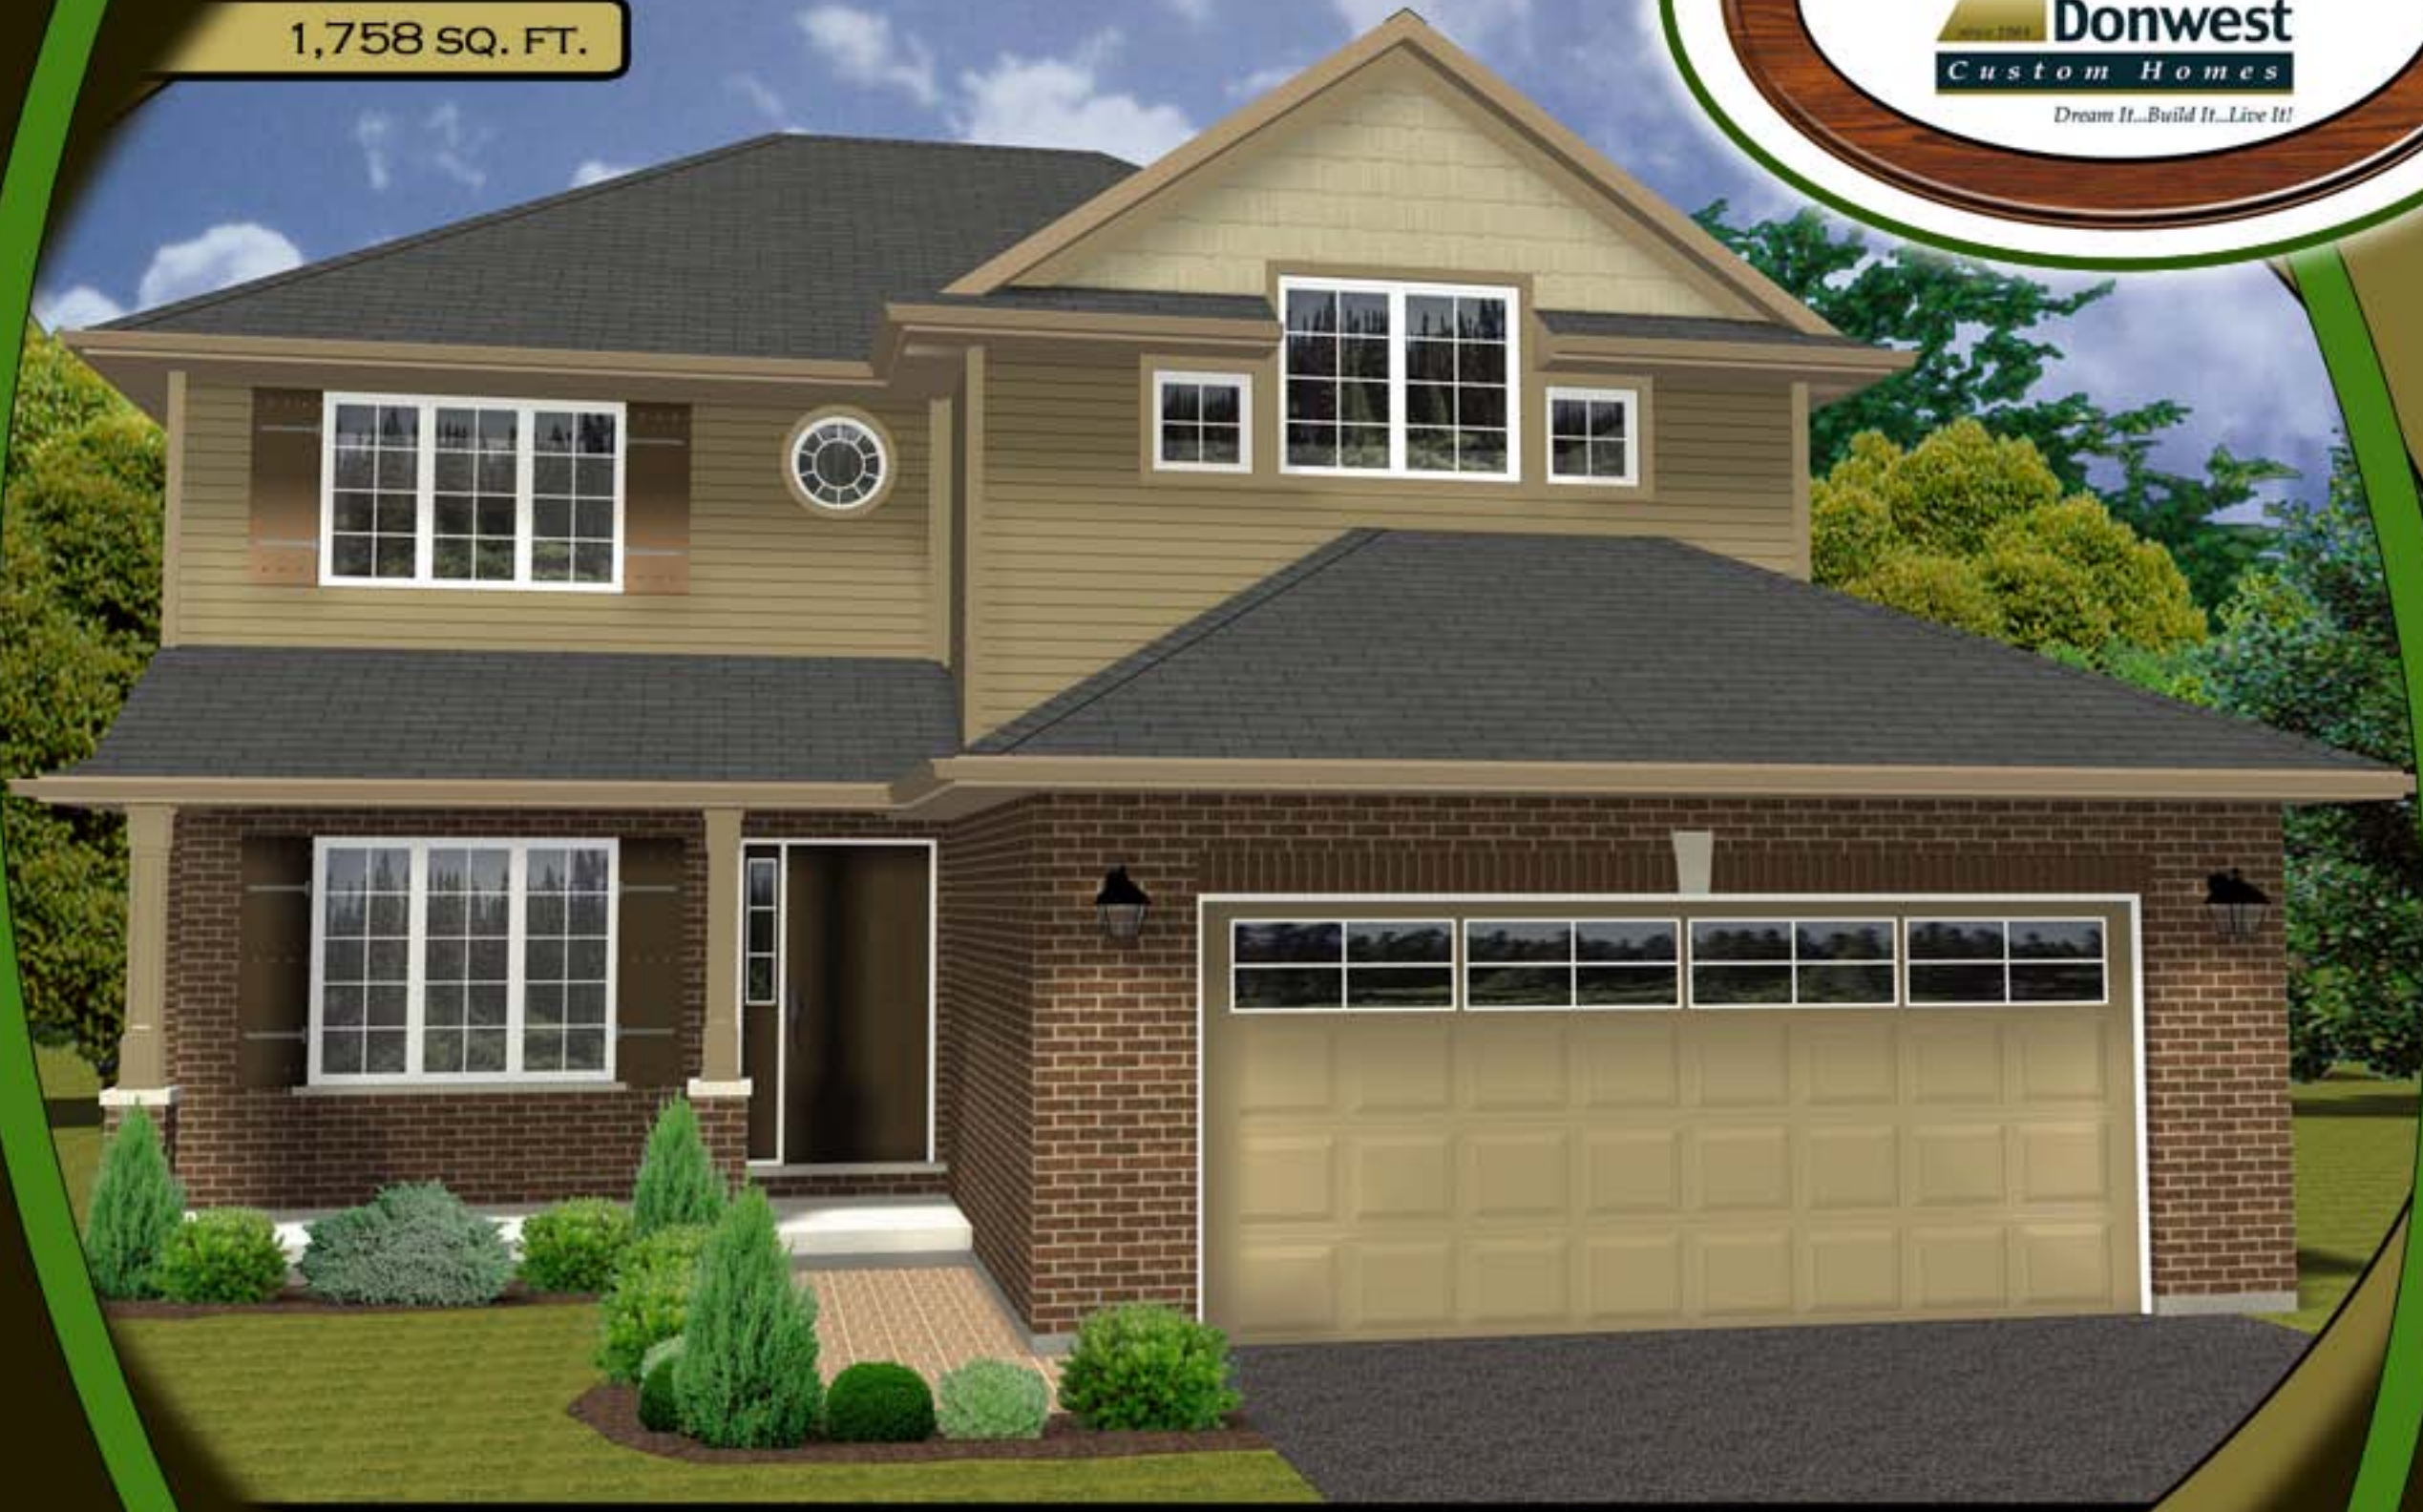

THE MEADOWVIEW

1,758 SQ. FT.

Donwest Custom Homes

THE MEADOWVIEW 1,758 SQ. FT.

Donwest Custom Homes
15 Barrie Blvd, St. Thomas, Ph: 519-633-0691, www.donwest.ca

All sizes & specifications are approximate and subject to change without notice. Rendering is artist's conception. E. & O.E.