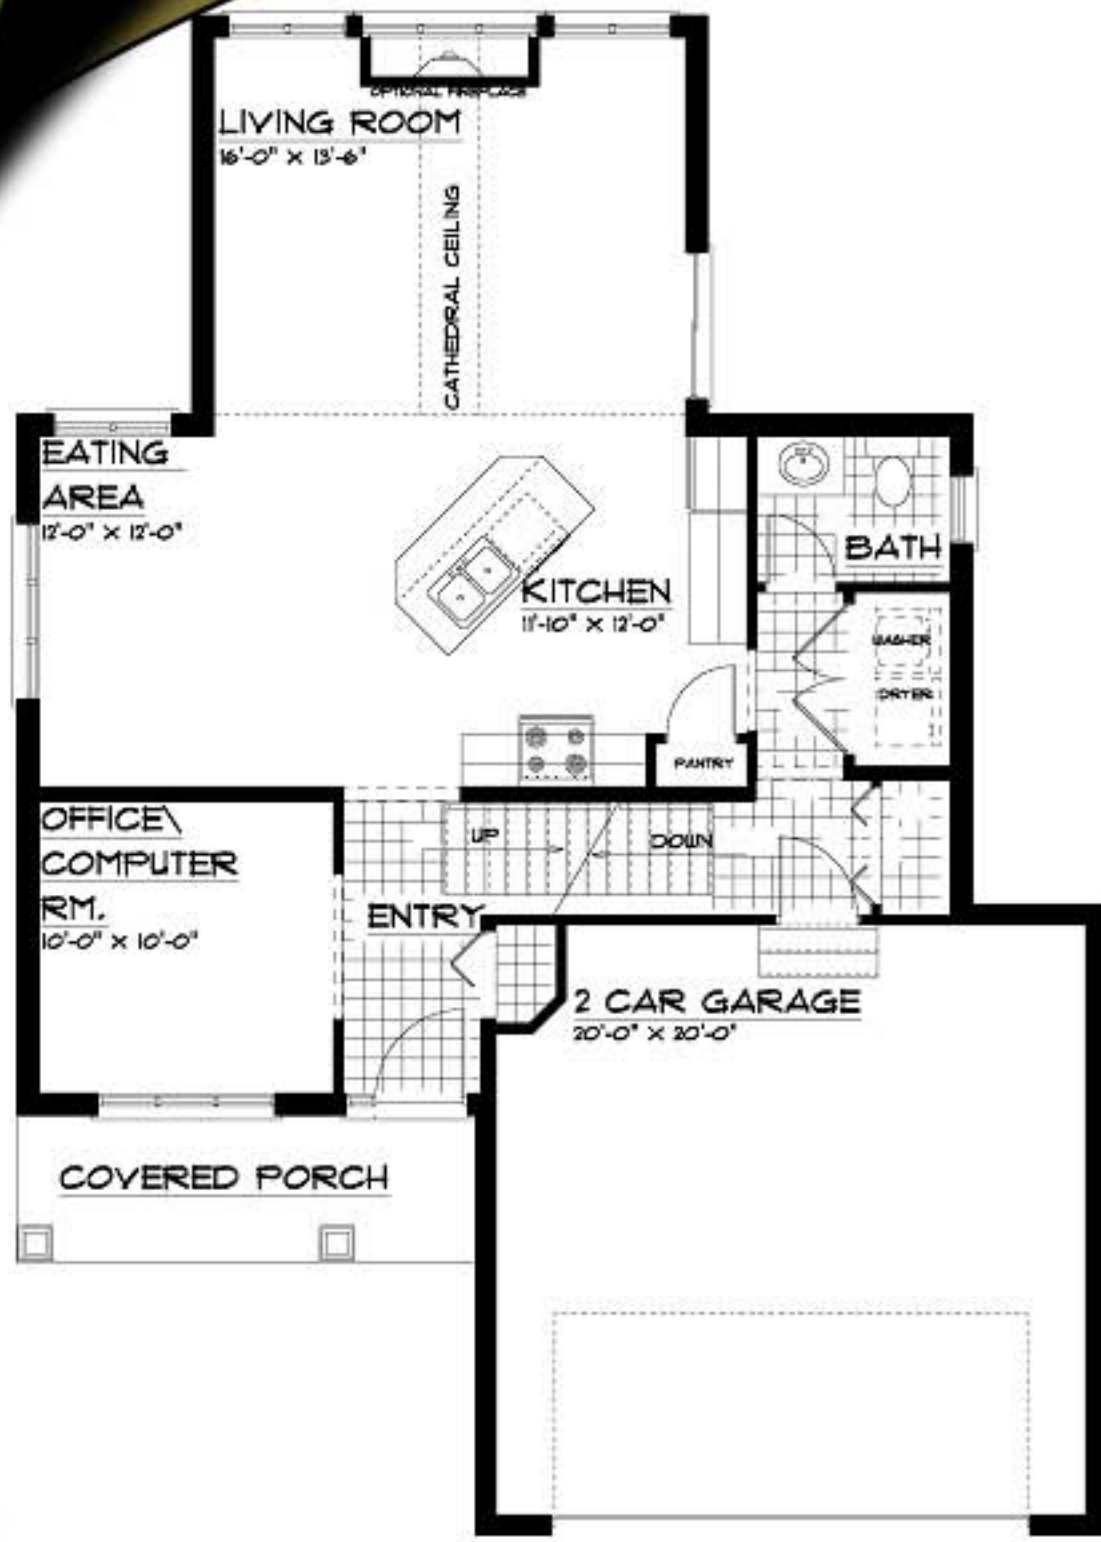

THE MEADOWVIEW

1,758 SQ. FT.

Donwest Custom Homes

THE MEADOWVIEW 1,758 SQ. FT.

Donwest Custom Homes
15 Barrie Blvd, St. Thomas, Ph: 519-633-0691, www.donwest.ca

All sizes & specifications are approximate and subject to change without notice. Rendering is artist's conception. E. & O.E.