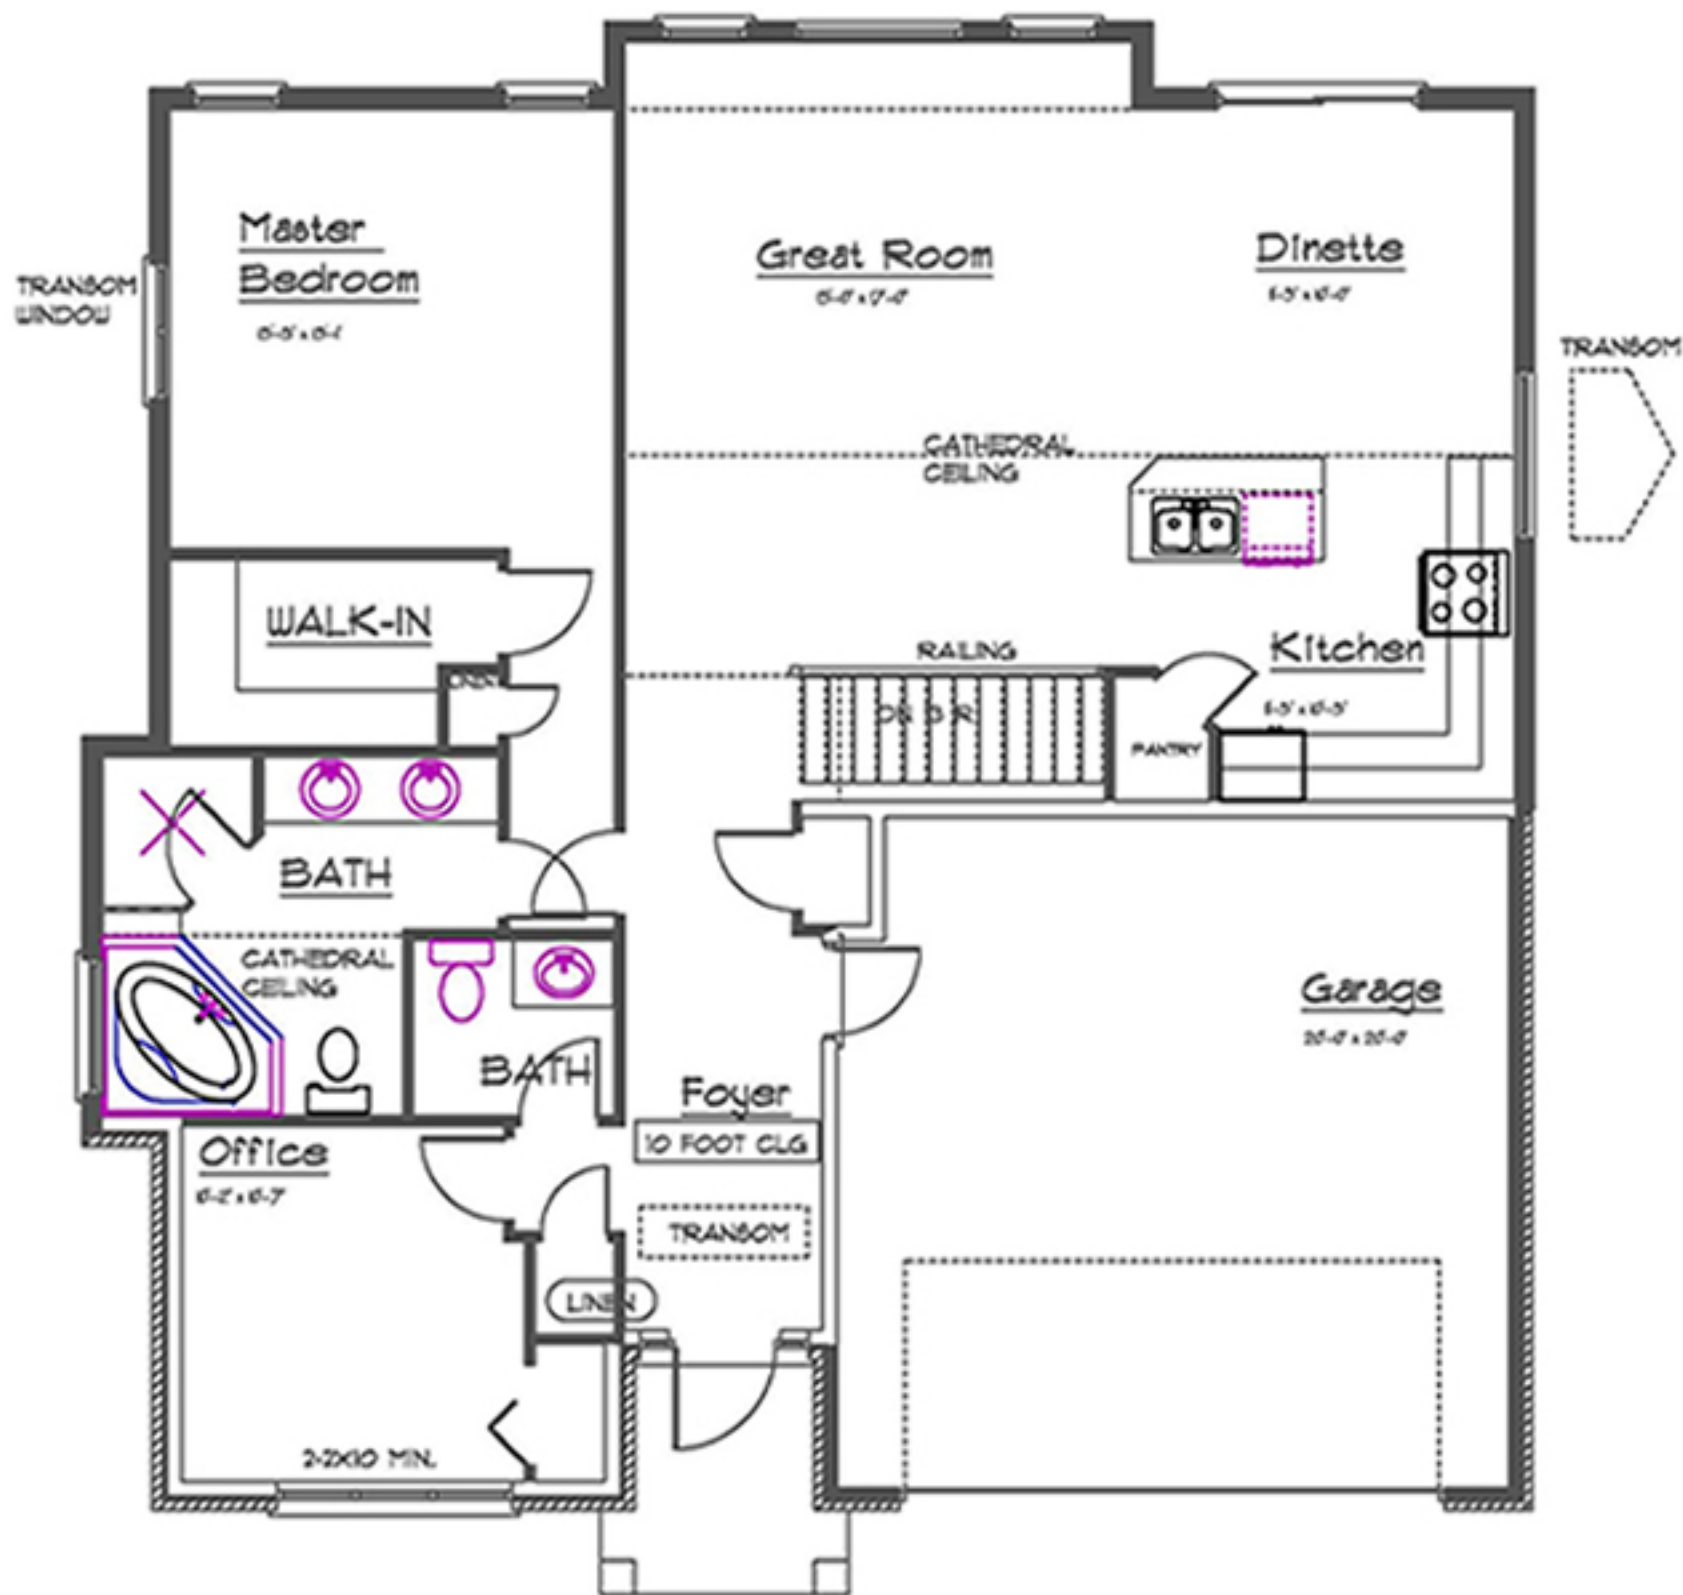

# *Donwest Custom Homes*

*Williamsburg 1338 Sq.Ft.*

# Donwest Custom Homes

The Williamsburg 1338 Sq.Ft.

Main floor

MAN FLOOR