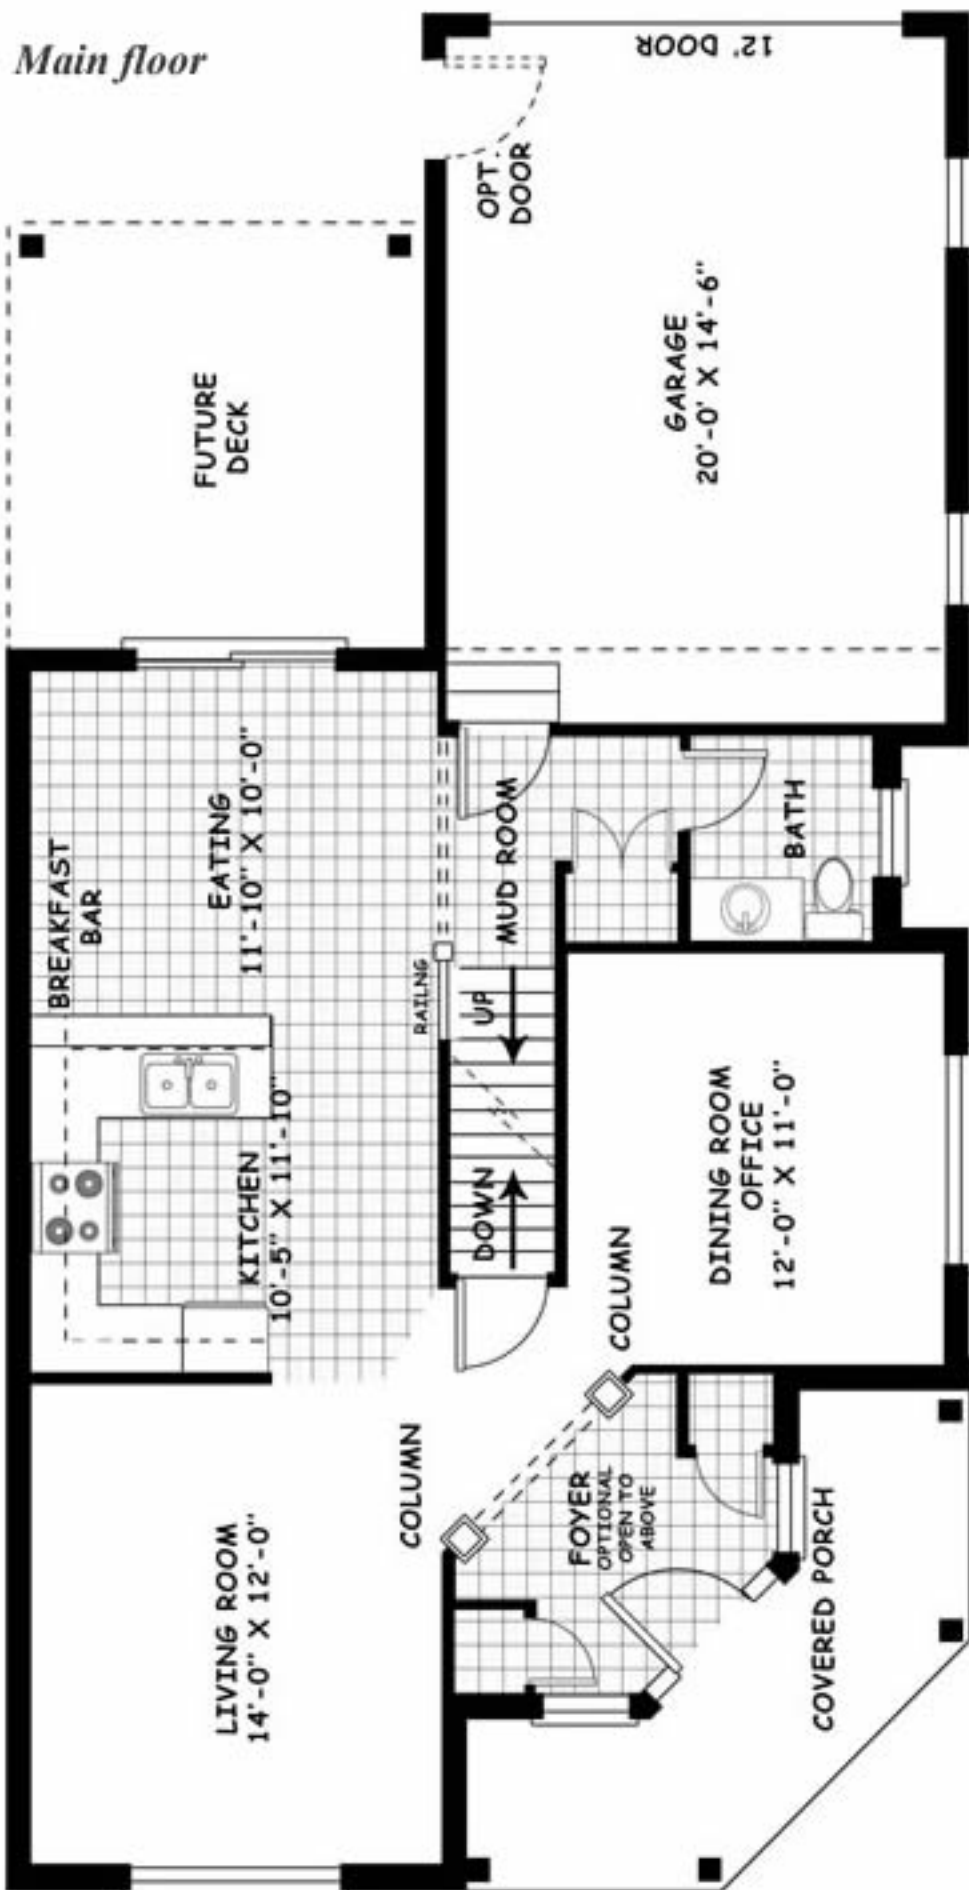

Donwest Custom Homes

The Mandeville 1634 Sq.Ft.

Donwest Custom Homes

The Mandeville 1634 Sq.Ft.

Donwest Custom Homes

The Mandeville 1634 Sq.Ft.

Second floor