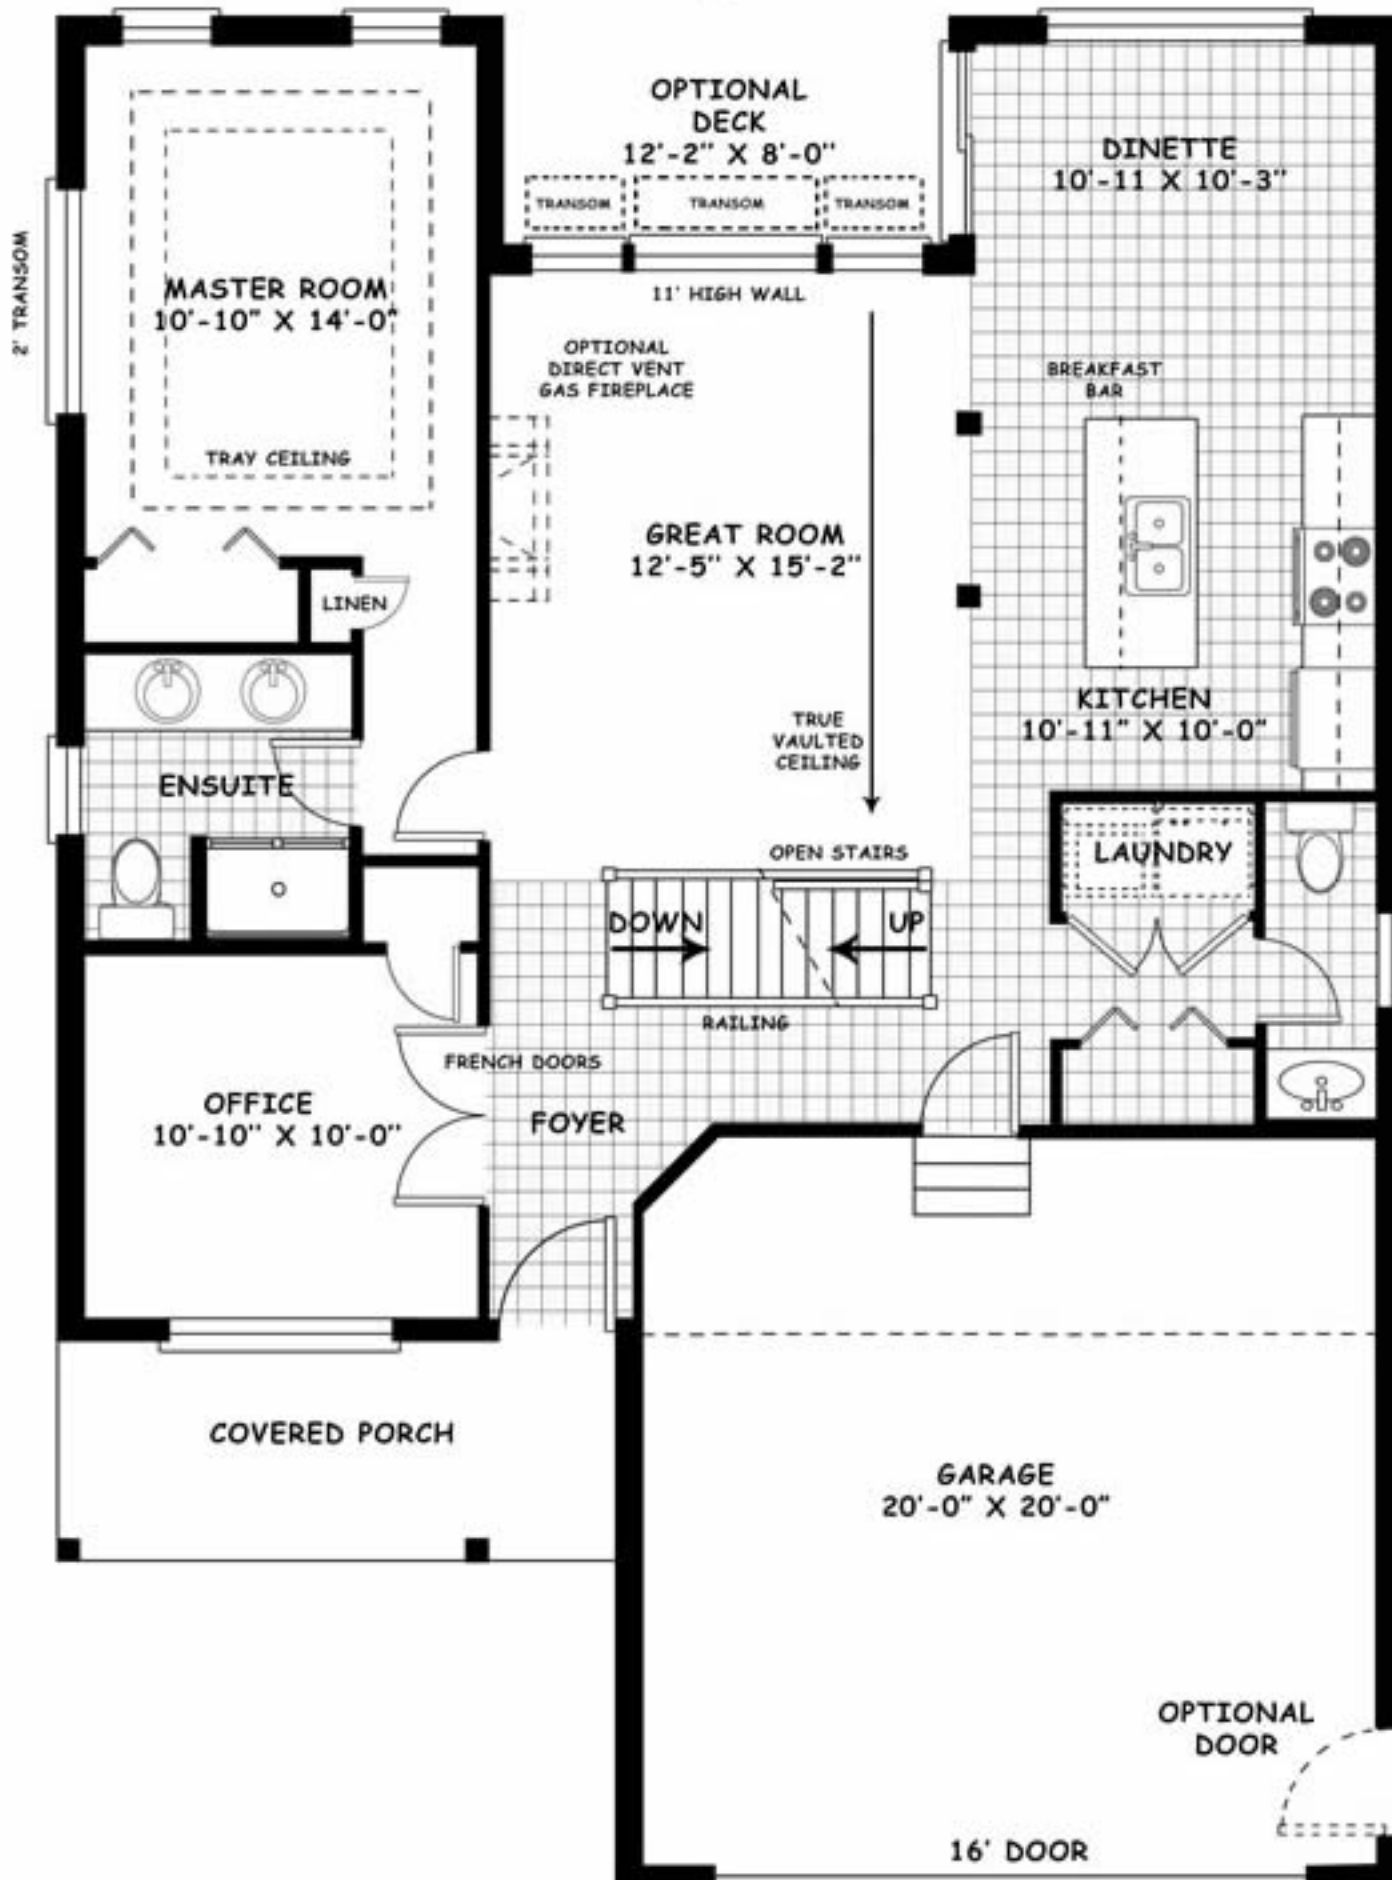

Donwest Custom Homes

The Chestnut 1715 Sq.Ft.

Donwest Custom Homes

The Chestnut 1715 Sq.Ft.

Main floor

Donwest Custom Homes

The Chestnut 1715 Sq.Ft.

Second floor