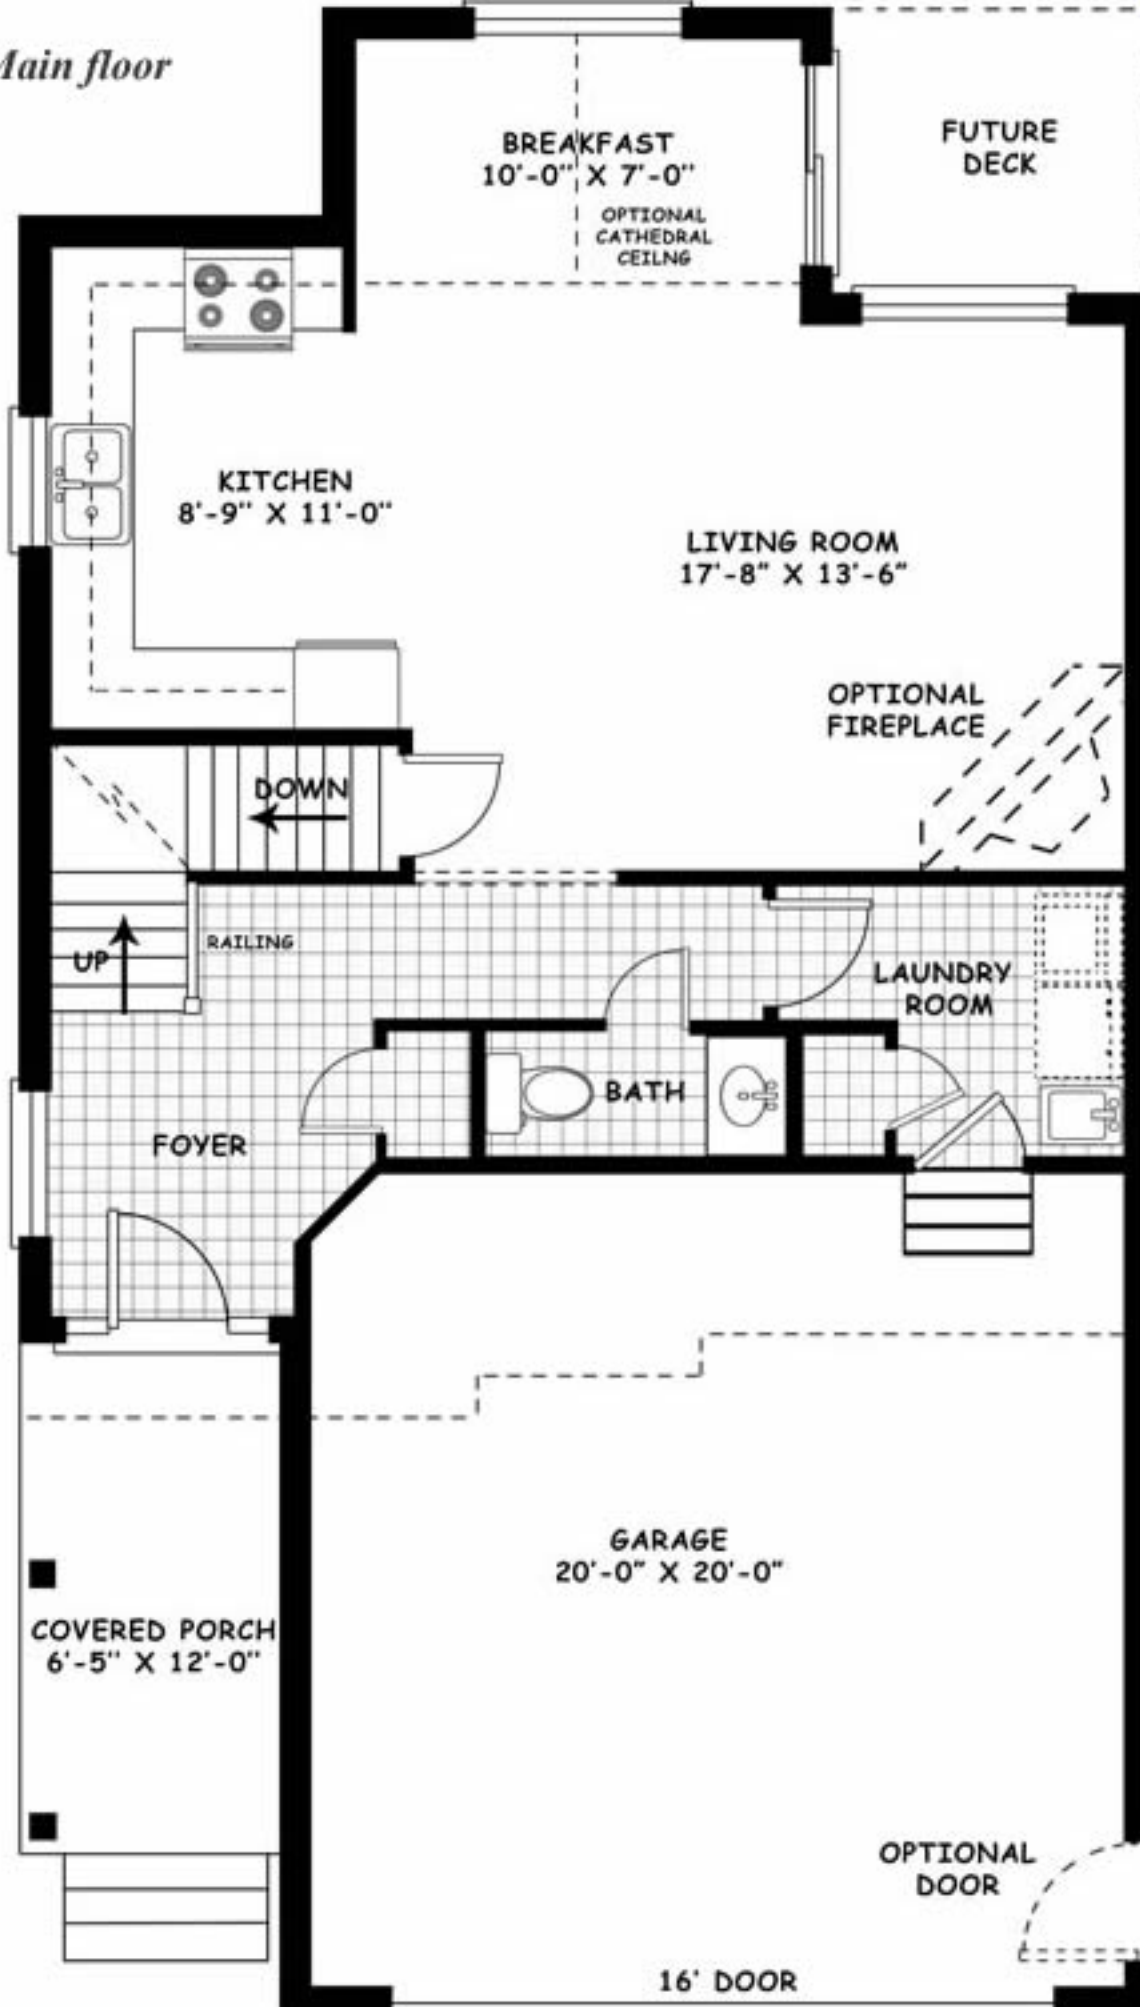

Donwest Custom Homes

The Carlyle 1466 Sq.Ft.

Donwest Custom Homes

The Carlyle 1466 Sq.Ft.

Drawn It, Build It, Live It

Main floor

Donwest Custom Homes

The Carlyle 1466 Sq.Ft.

Second floor