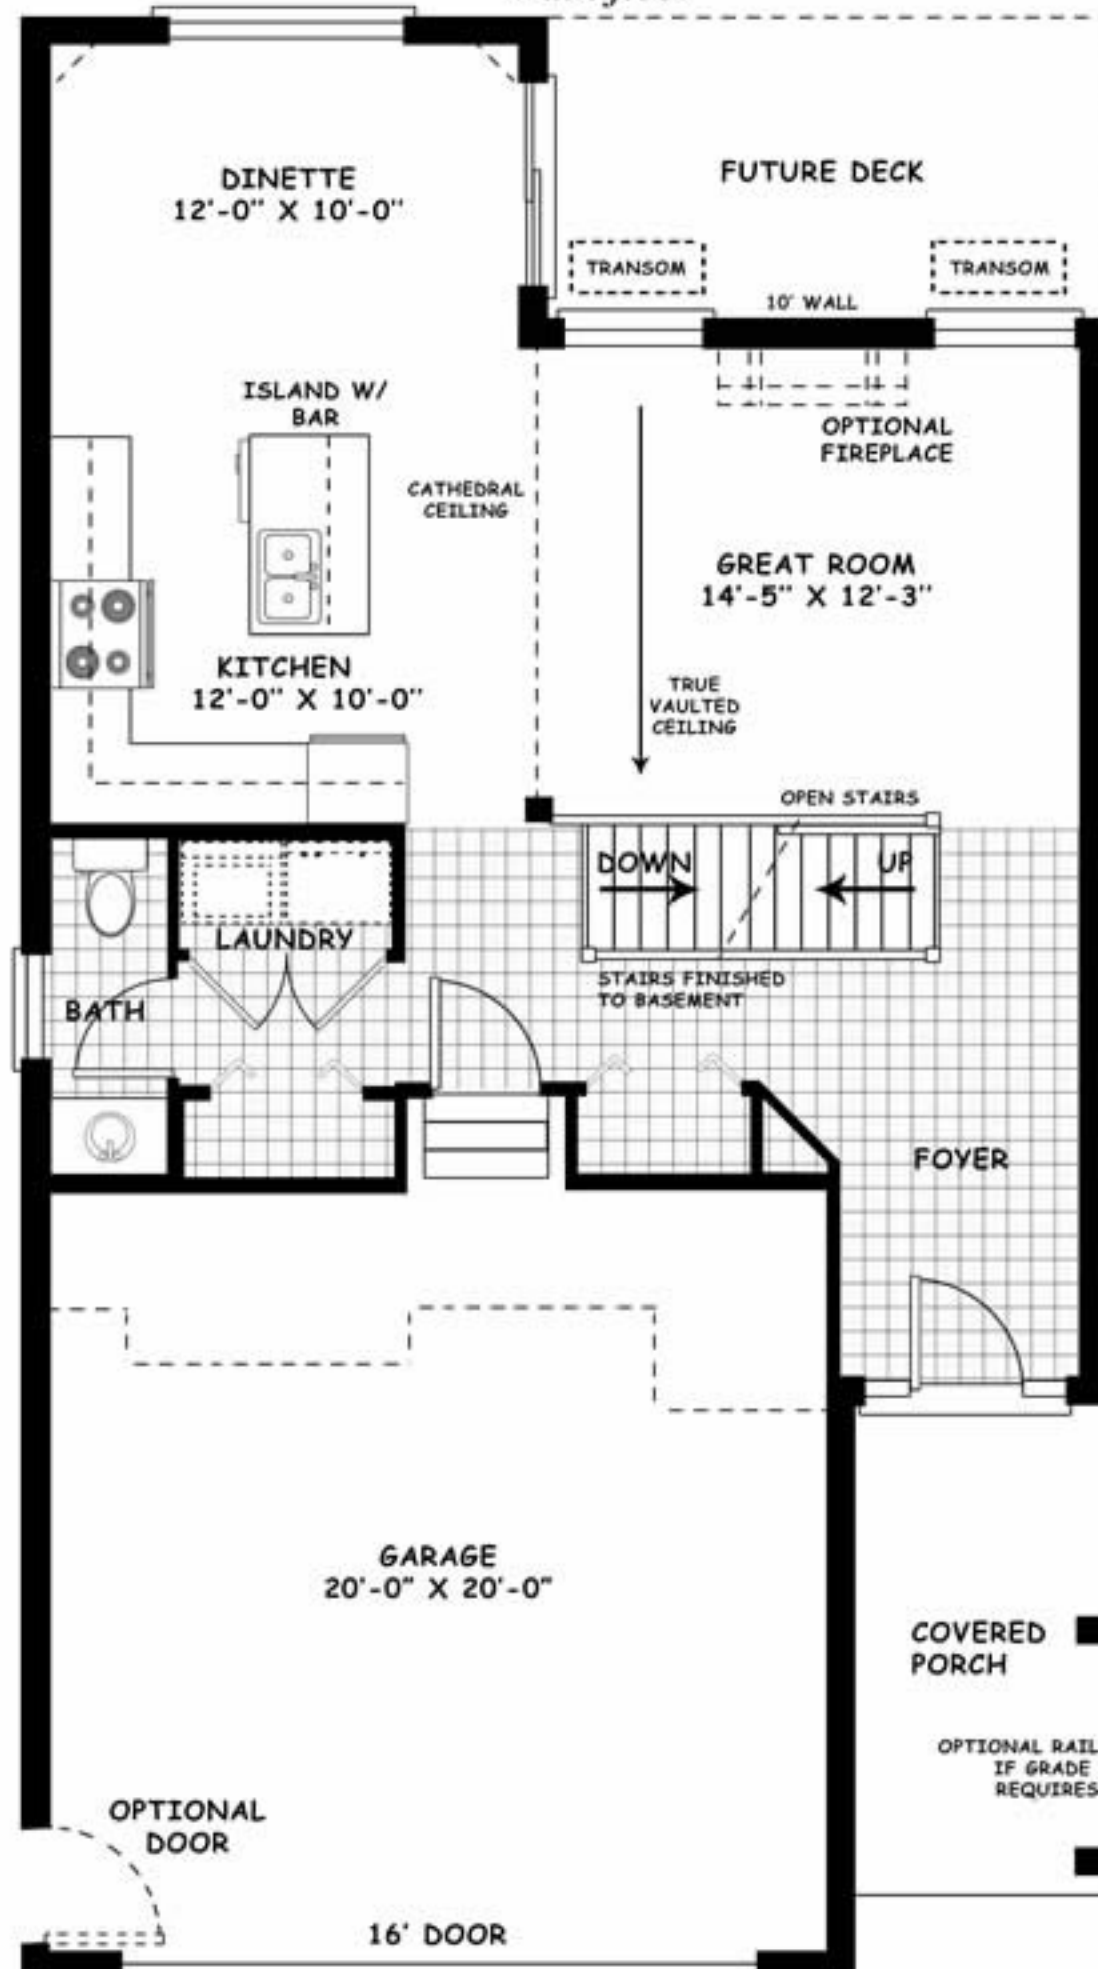

# *Donwest Custom Homes*

*The Canterbury 1376 Sq.Ft.*

## The Canterbury 1376 Sq.Ft.

Main floor

# Donwest Custom Homes

The Canterbury 1376 Sq.Ft.

## Second floor